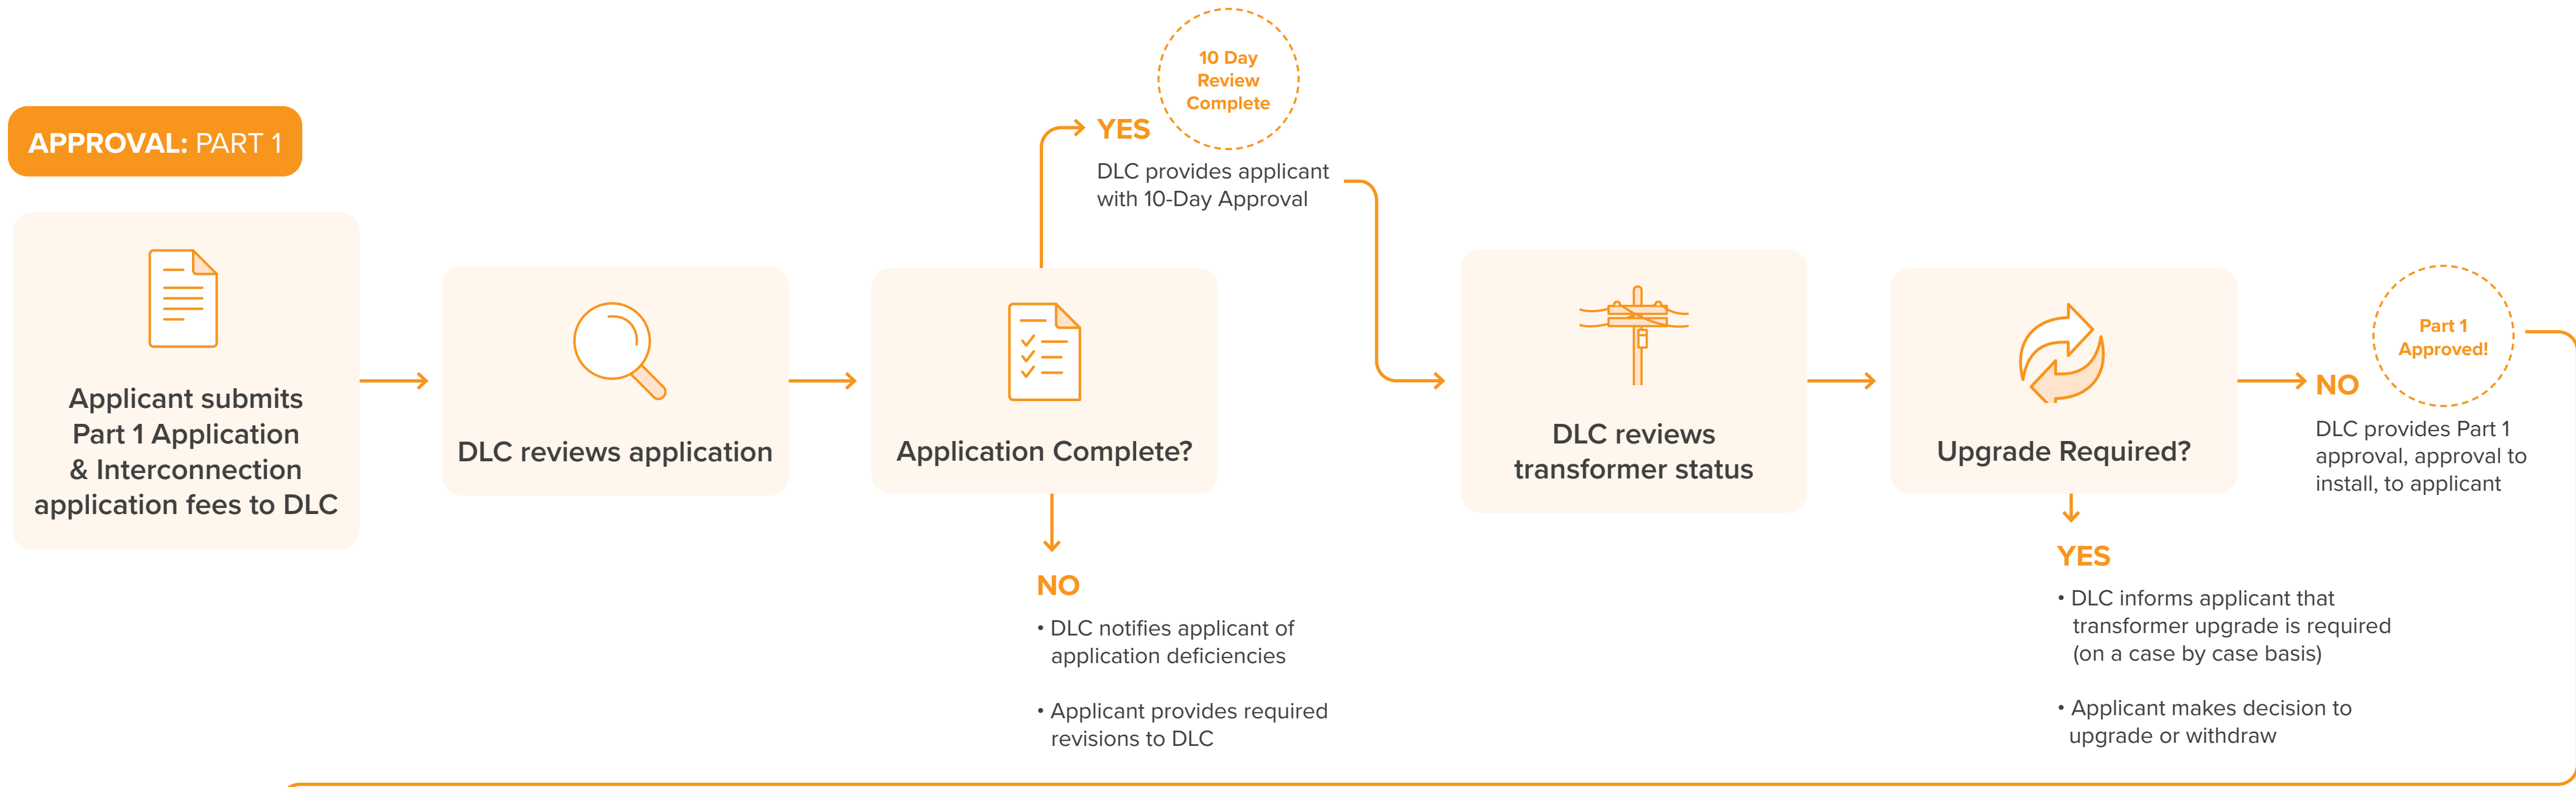

Duquesne Light Net Metering Process

LEGEND

DLC – Duquesne Light Company
IC – Interconnection