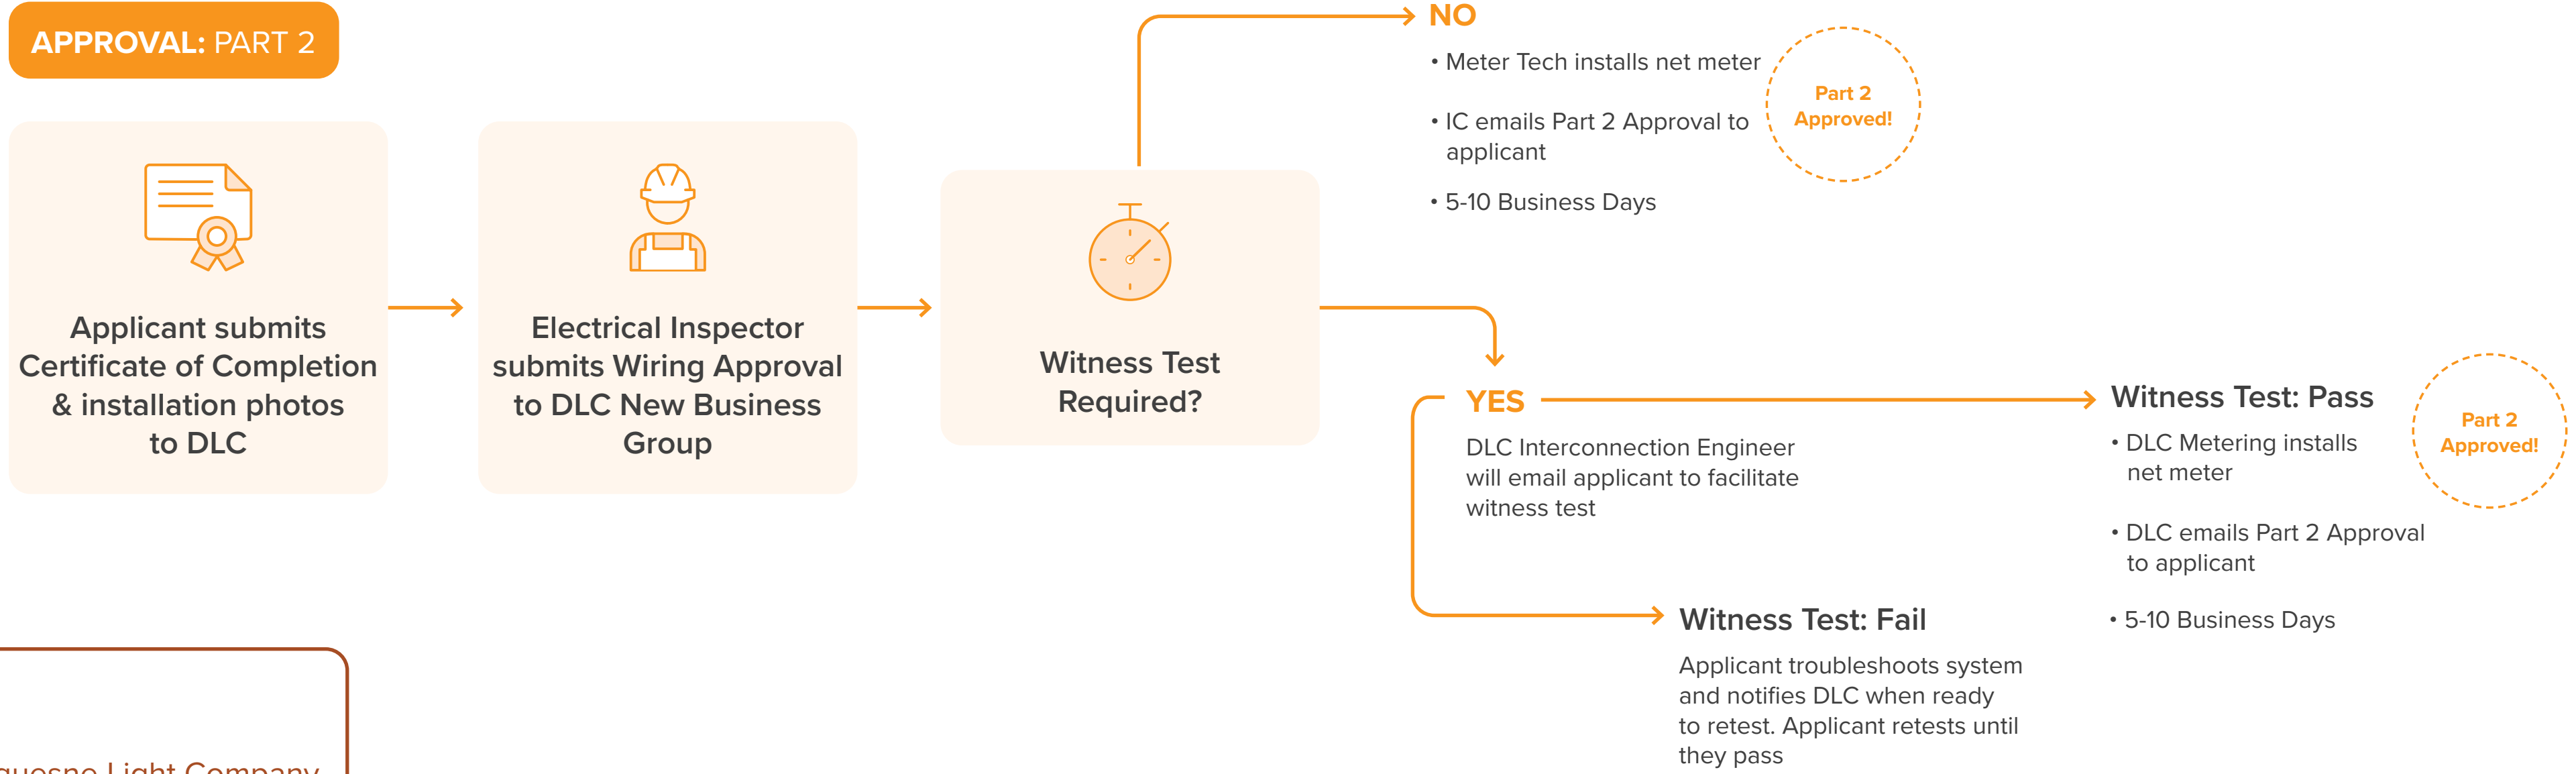

Duquesne Light Net Metering Process

LEGEND

DLC – Duquesne Light Company
IC – Interconnection